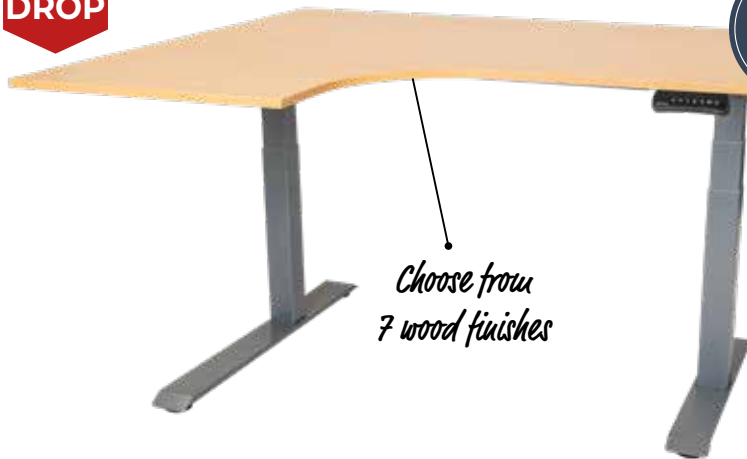

Choose from 7 wood finishes:

Choose from 3 frame finishes:

Ideal for large offices who require bench desking

SILVER FRAME	WHITE FRAME	BLACK FRAME	WIDTH	EACH DESKTOP	PRICE
R802XS128	R802XS128	R802XS128	1200mm	2 x 800mm	£999.00
R802XS148	R802XS148	R802XS148	1400mm	2 x 800mm	£1049.00
R802XS168	R802XS168	R802XS168	1600mm	2 x 800mm	£1089.00

**PRICE
DROP**

FROM
ONLY
£469

The perfect desk when
more space is required!

Choose from
7 wood finishes

R807 Ergonomic/Radial 90° Sit Stand Desk

Features:

- Left or right handed available.
- 5 Year frame guarantee.
- 3 Year motor guarantee.
- Dual motor enables a faster and more stable adjustment.
- 2 Legs - 90° desk.
- Height range: 580 - 1230mm.