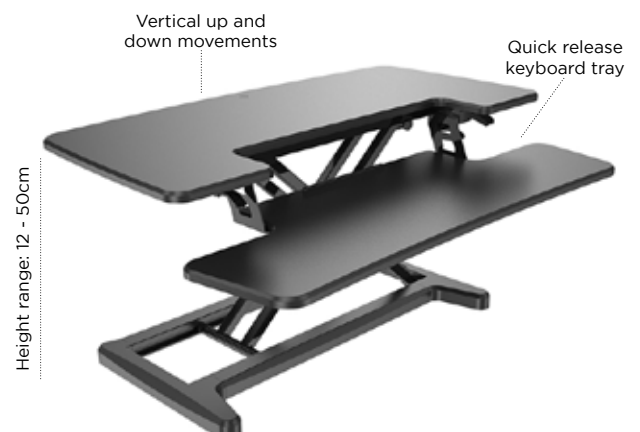

SILVER FRAME	WHITE FRAME	BLACK FRAME	PRICE
R807S	R807WH	R807K	£325.00

ONLY
£139

The perfect solution to
turn your existing desk
into a sit-stand desk!

M9 Deskup (Manual)

Features:

- Simple one-step assembly.
- Vertical up and down movements saving valuable space on your workstation.
- Quick release keyboard tray for reading or writing.
- Overall dimensions: 88 (W) x 59 (D)cm.
- Keyboard tray dimensions: 88 (W) x 30 (D)cm.
- Frame colour: Black.
- Used by NHS professionals.

CODE	DESCRIPTION	PRICE
RDU201M9-K	Deskup M9 (Manual) Slimline Desk Converter in Black	£139.00

Height range: 12 - 50cm

Shown in picture with Envirodesk - see page 3.

FREE DELIVERY ON ALL ORDERS OVER £300 ex VAT (Mainland UK only - excludes Highlands)