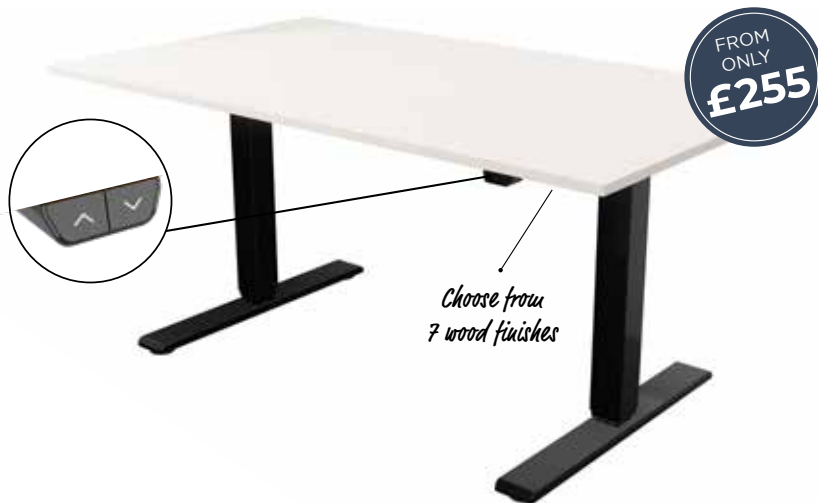

R600 All-In-One Sit Stand Desk

R600WHM

NEW Dark Maple Desktop NOW Available

Perfect for small spaces or home users and the quickest desk in the sit-stand range to build

R600KK

R600WHWH

Features:

- 5 Year component guarantee.
- 3 Year motor guarantee.
- Single motor technology enables powerful yet smooth height adjustments.
- Simple two button remote adjust your desk height with ease.
- Height range: 71 -121cm
- All in one box - no tools required.
- Assembled within 15 minutes.
- Desktop included - 18mm thick.
- 1200mm x 600mm radial corners.
- Anti-collision technology.

Desktop finishes:

Frame finishes:

DARK MAPLE TOP & WHITE FRAME	WHITE TOP & WHITE FRAME	BLACK TOP & BLACK FRAME	WIDTH	DEPTH	PRICE
R600WHM	R600WHWH	R600KK	1200mm	600mm	£199.00

R700 Sit Stand Desk and Frame

Budget sit-stand desk perfect for the home or office

Features:

- 5 Year frame guarantee.
- 3 Year motor guarantee.
- Single motor technology enables powerful yet smooth height adjustments.
- Simple two button remote adjust your desk height with ease.
- Height range: 71 -121cm