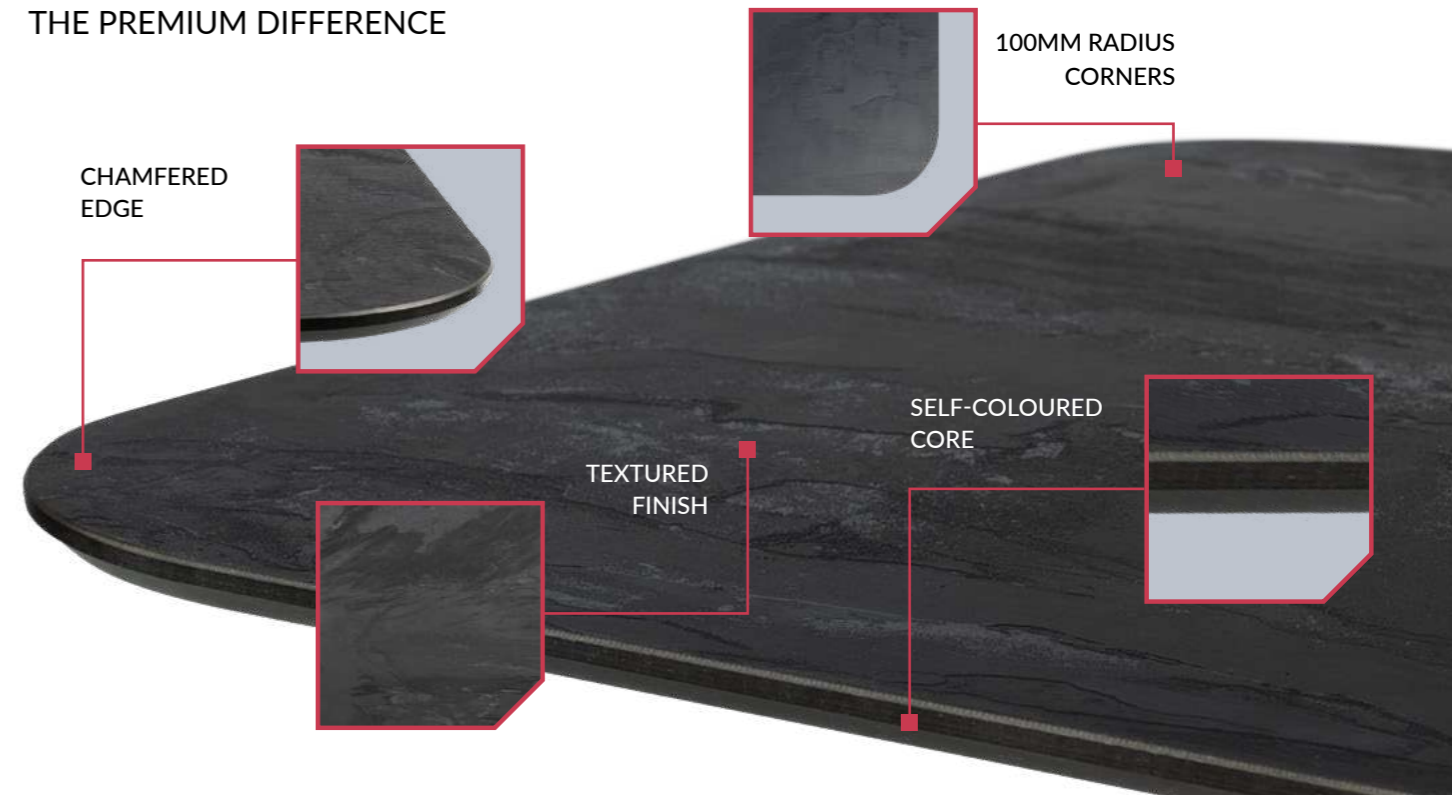

NEW

WHITE MARBLE

NEW

BLACK MOON

NEW

BEIGE TRAVERTINE

Extrema Premium Rectangular Table Top, Boston Sleek Dining Height Large Rectangular Radius Edges Table Base and Savanna Side Chair

THE PREMIUM DIFFERENCE