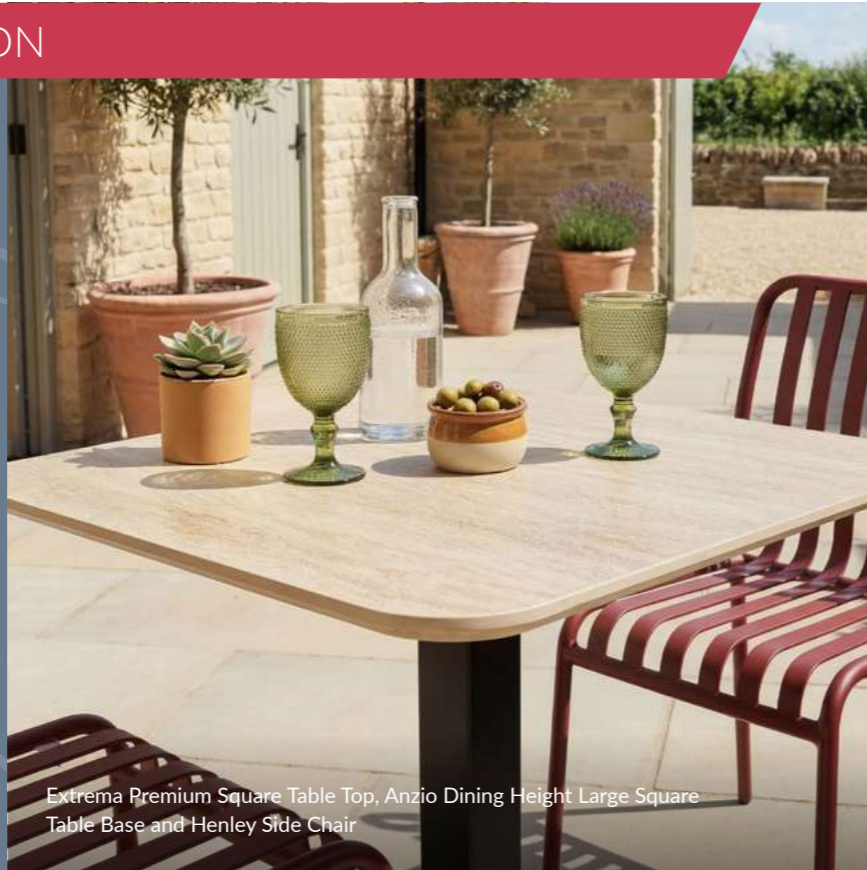

Extrema Premium Square Table Top, Anzio Dining Height Large Square Table Base and Henley Side Chair

THREE STYLISH SHADES

The ultra-durable table tops have a high-end textured finish and are available in three naturally inspired shades. Get the look of real stone without the cost and maintenance.