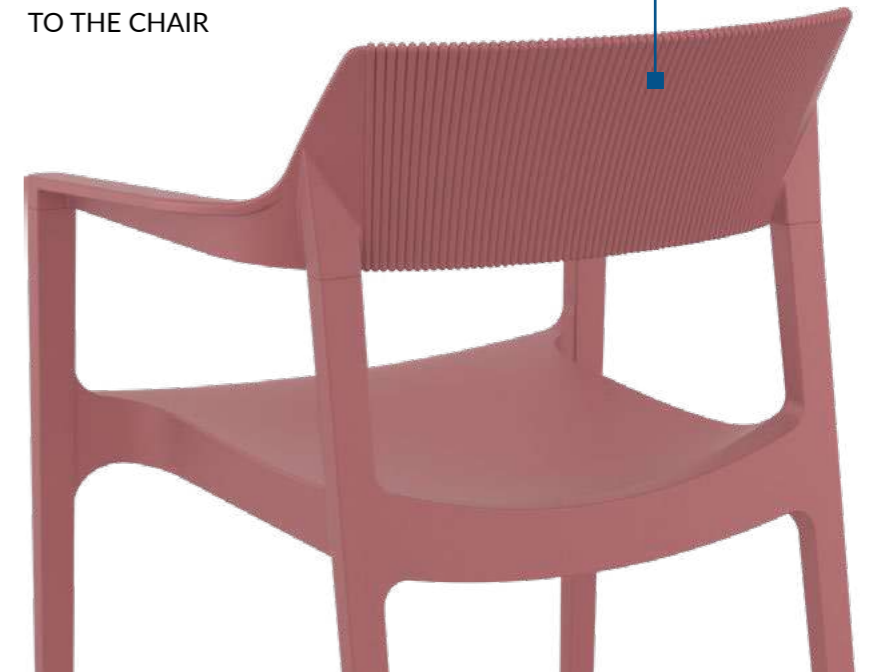

CATAS TESTED FOR
CONTRACT DURABILITY

Tulum Armchair

Siesta
exclusive

ARMCHAIR AVAILABLE IN TEN COLOURS

STYLISH RIBBED BACKREST
ADDS INTERESTING TEXTURE
TO THE CHAIR

NEW PORTOFINO COLLECTION

FEATURES AND BENEFITS

- Unique rope effect with patent protection
- Heat and weather-resistant
- UV Protected - colours will not fade
- Stackable up to 8 side chairs or 4 armchairs - bar stool is not stackable
- Low maintenance
- Durable and strong - maximum weight capacity 160kg
- Fully recyclable
- For outdoor and indoor use

CATAS TESTED FOR CONTRACT DURABILITY

Portofino Bar Stool 75, Side Chair and Armchair

NEW PORTOFINO SIDE CHAIR

PRODUCT DETAILS

HEIGHT	83cm	WIDTH	52cm
DEPTH	56cm	SEAT HEIGHT	46cm
WEIGHT	4.4kg		

NEW PORTOFINO BAR STOOL 75