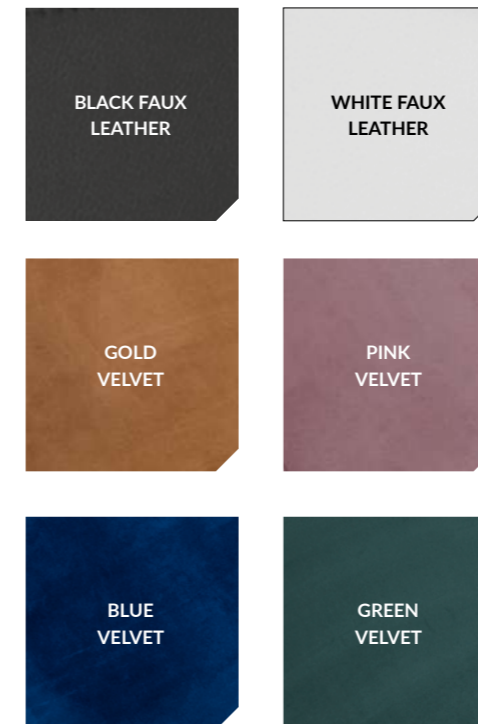

COLOURS

Kubo Smart Bar Stool