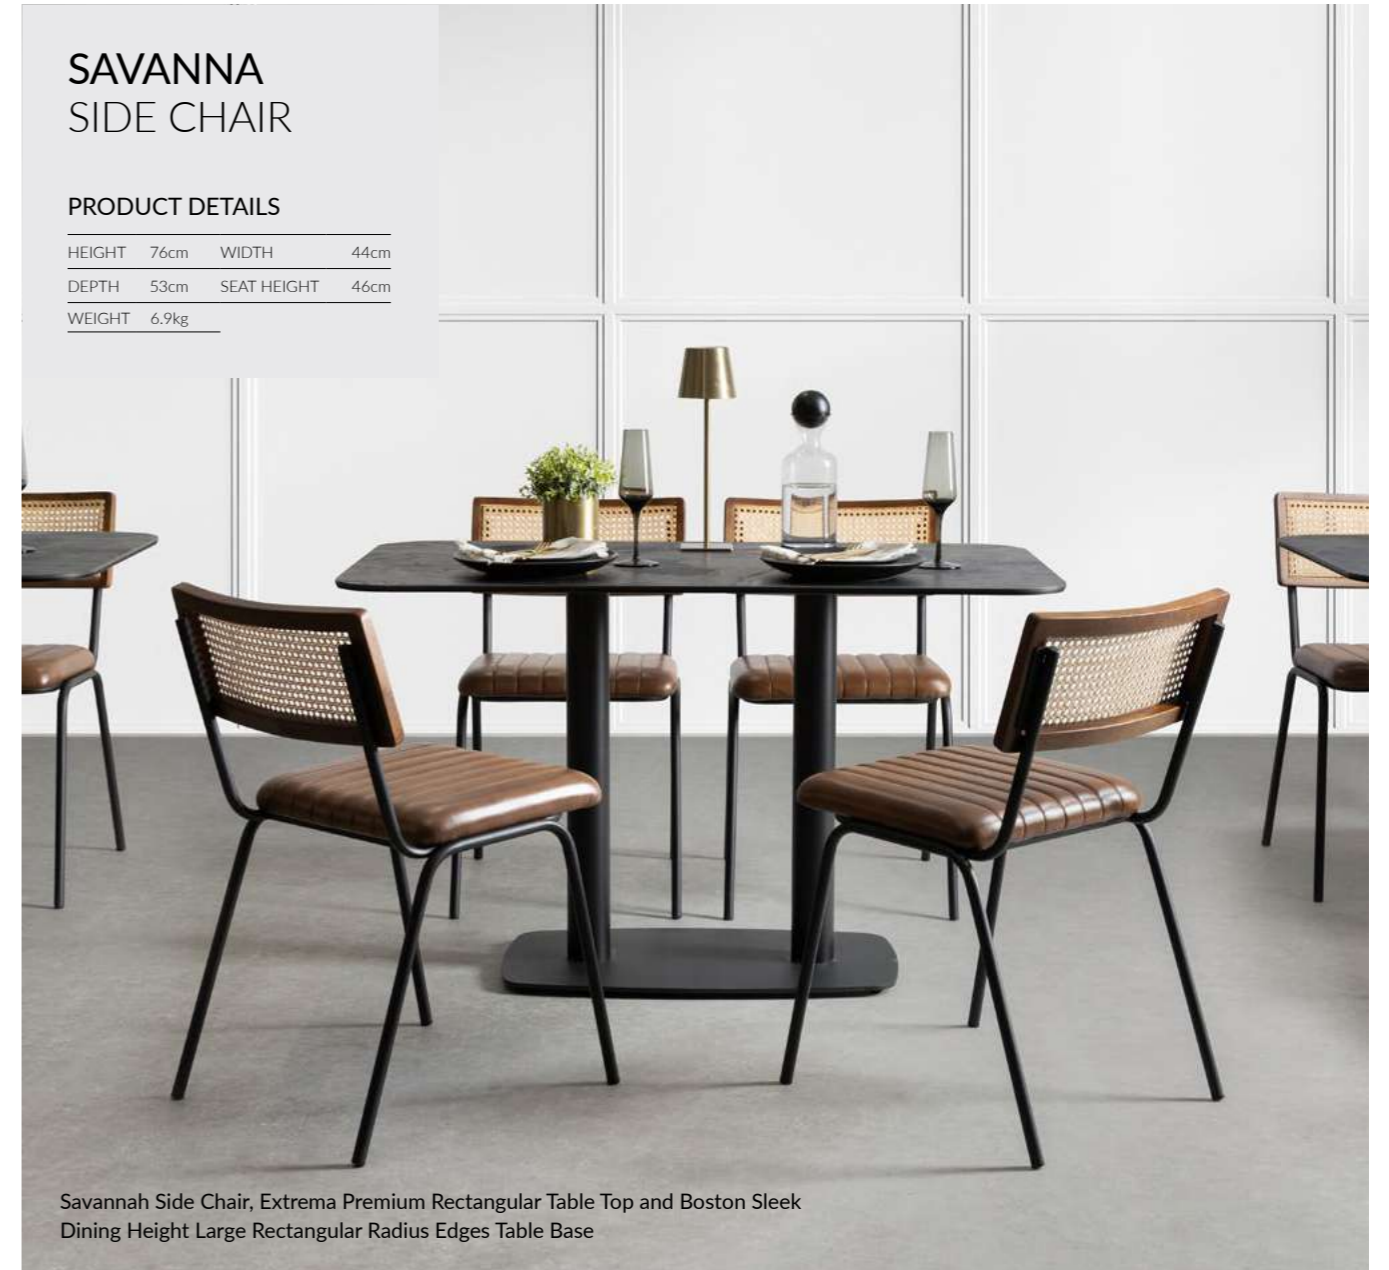

COLOURS

SAVANNA BAR STOOL

PRODUCT DETAILS

HEIGHT	108cm	WIDTH	44cm
DEPTH	53cm	SEAT HEIGHT	76cm
WEIGHT	7.2kg		

SAVANNA SIDE CHAIR

PRODUCT DETAILS

HEIGHT	76cm	WIDTH	44cm
DEPTH	53cm	SEAT HEIGHT	46cm
WEIGHT	6.9kg		