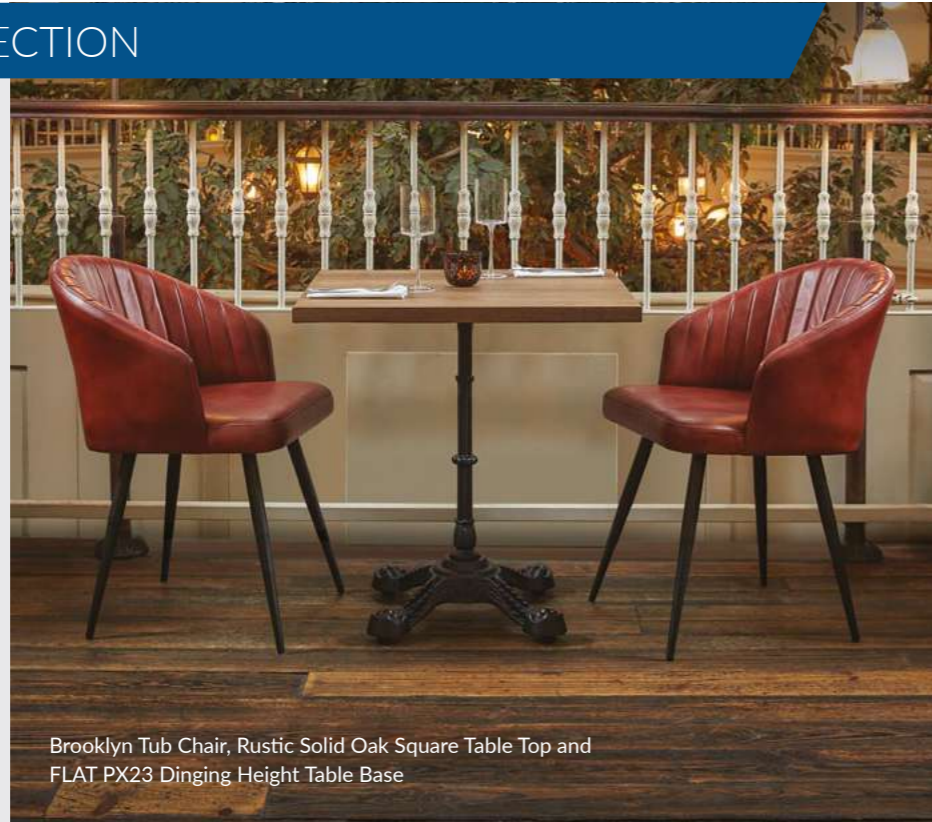

BROOKLYN COLLECTION

FEATURES AND BENEFITS

- Genuine leather seat and backrest in a choice of four colours
- Striking ribbed upholstery on inside back
- Strong powder-coated iron frame
- Bar Stool has metal footrest for additional support
- For indoor use

COLOURS

*Not available as a Bar Stool

Brooklyn Tub Chair, Rustic Solid Oak Square Table Top and FLAT PX23 Dinging Height Table Base