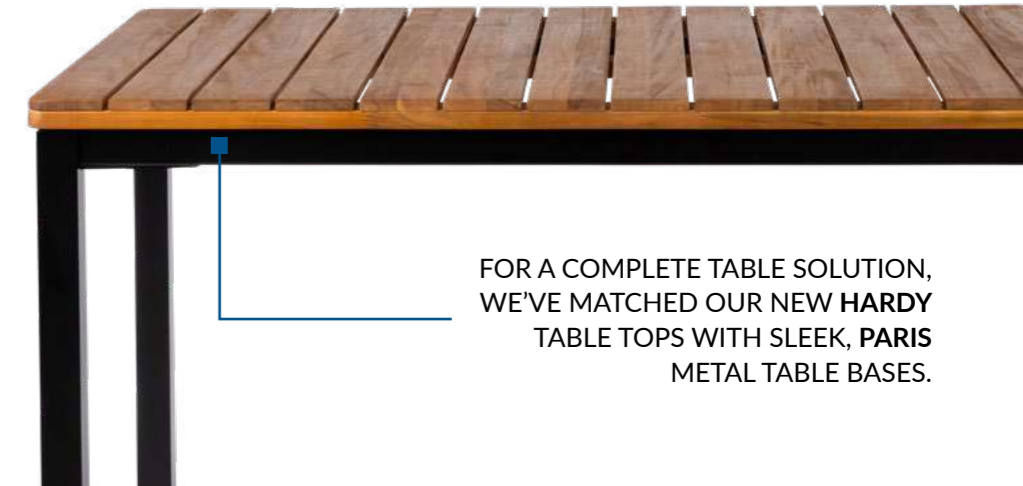

Hardy Round Dining Height Table and Armchair

NEW HARDY TABLE TOPS

FEATURES AND BENEFITS

- Crafted from beautiful Acacia wood
- Classic slatted design
- Attractive oiled finish
- Strong and durable
- Easy to fit to a table base
- Available in a variety of shapes and sizes
- Regular maintenance required to prevent discolouration
- For outdoor and indoor use

Hardy Complete Table and Side Chair

NEW

Round Dining Height Table

NEW

Rectangular Dining Height Table

Square Dining Height Table

Crafted from beautiful Acacia wood with classic slatted design

FOR A COMPLETE TABLE SOLUTION, WE'VE MATCHED OUR NEW **HARDY** TABLE TOPS WITH SLEEK, **PARIS** METAL TABLE BASES.

ARCH COLLECTION

FEATURES AND BENEFITS

- Made from high-quality Robinia wood
- Frames constructed from galvanised wrought iron
- Tables feature central parasol hole
- Furniture can be folded for easy storage
- Seat pad cushion available
- For outdoor use