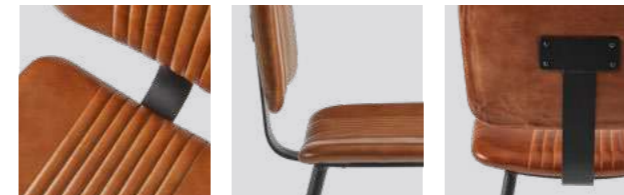

GENUINE LEATHER SEATING

Invest in furniture that appreciates. Our curated leather chairs and bar stools are finished to withstand the rigours of busy hospitality environments. Combining tactile comfort with unmatched longevity, genuine leather offers durable luxury.

OPEL SIDE CHAIR ■