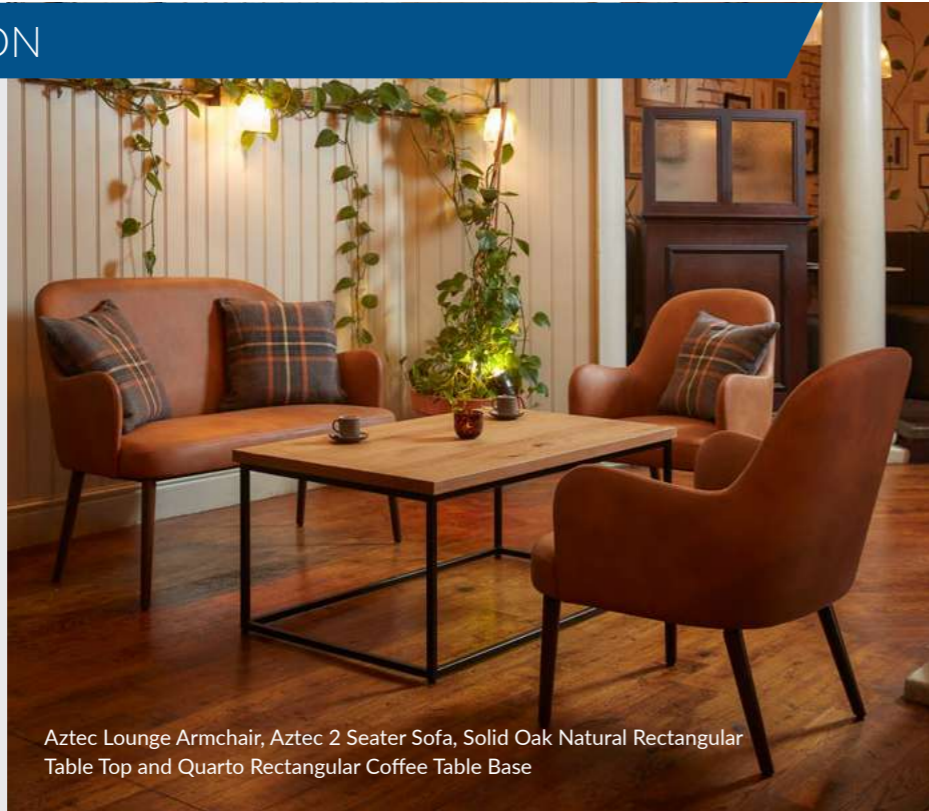

AZTEC COLLECTION

FEATURES AND BENEFITS

- Sturdy beech frame
- Elegant, modern design
- High quality faux leather upholstery
- Deep, padded seat for optimum comfort
- Metal frame under seat for additional strength
- Strong and durable
- For indoor use

COLOURS

Aztec Lounge Armchair, Aztec 2 Seater Sofa, Solid Oak Natural Rectangular Table Top and Quarto Rectangular Coffee Table Base