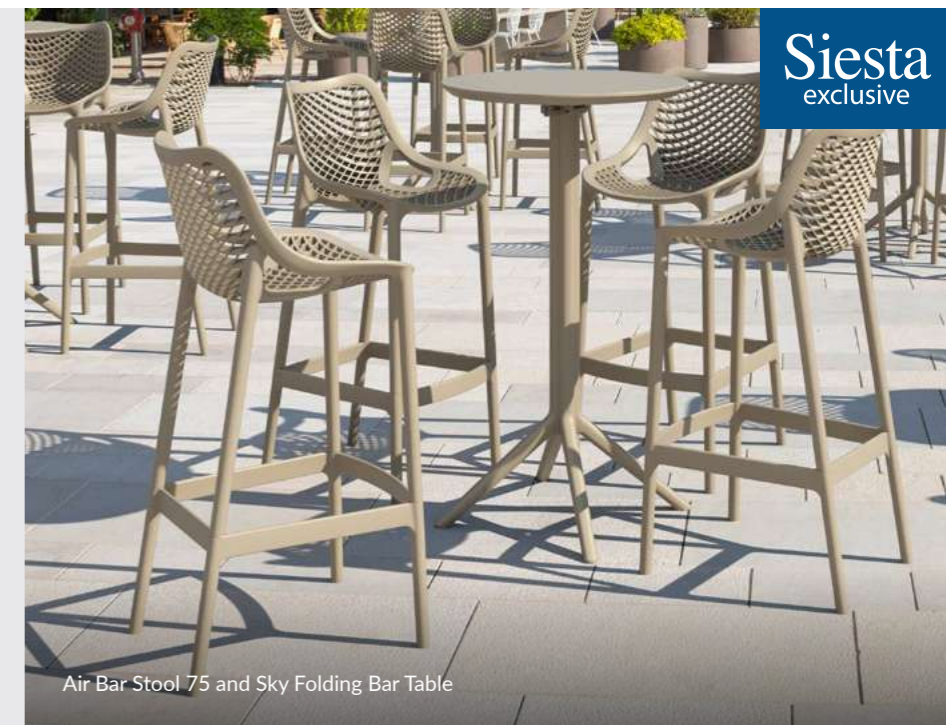

PRODUCT DETAILS

HEIGHT	105cm	WIDTH	45cm
DEPTH	53cm	SEAT HEIGHT	75cm
WEIGHT	5kg		

Air Bar Stool 75 and Sky Folding Bar Table

MAYA COLLECTION

FEATURES AND BENEFITS

- Crafted from a single injection of polypropylene
- Available in a range of colours
- Stackable up to 8 side chairs or 4 bar stools (both sizes)
- Weather and heat-resistant
- UV protected
- Fully recyclable
- For outdoor and indoor use