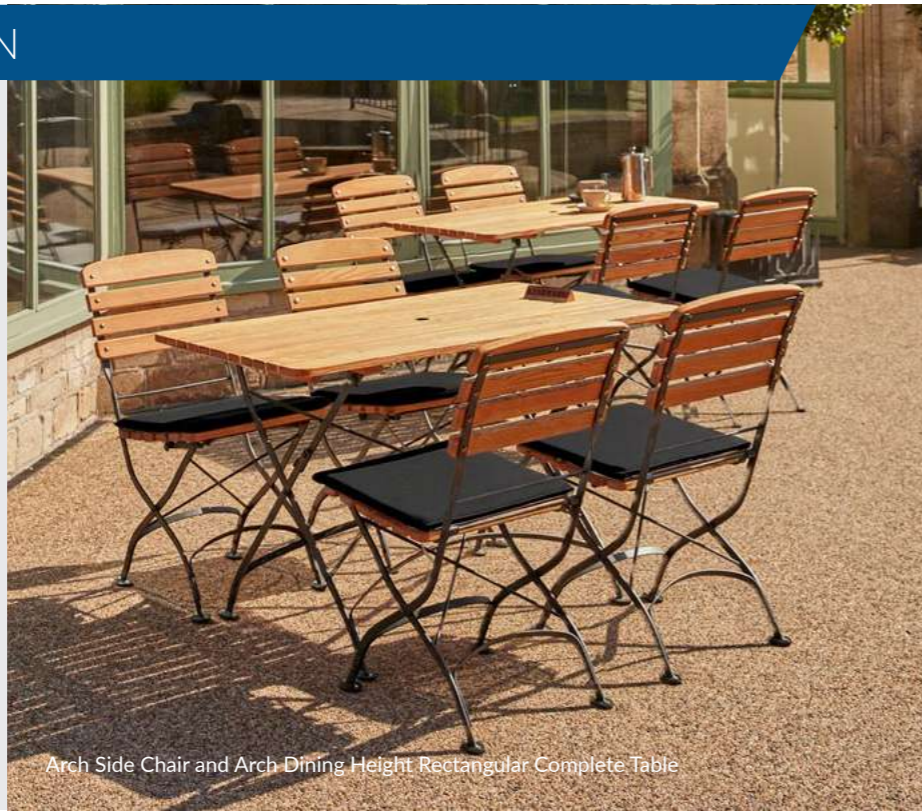

ARCH COLLECTION

FEATURES AND BENEFITS

- Made from high-quality Robinia wood
- Frames constructed from galvanised wrought iron
- Tables feature central parasol hole
- Furniture can be folded for easy storage
- Seat pad cushion available
- For outdoor use

COLOURS

Arch Side Chair and Arch Dining Height Rectangular Complete Table