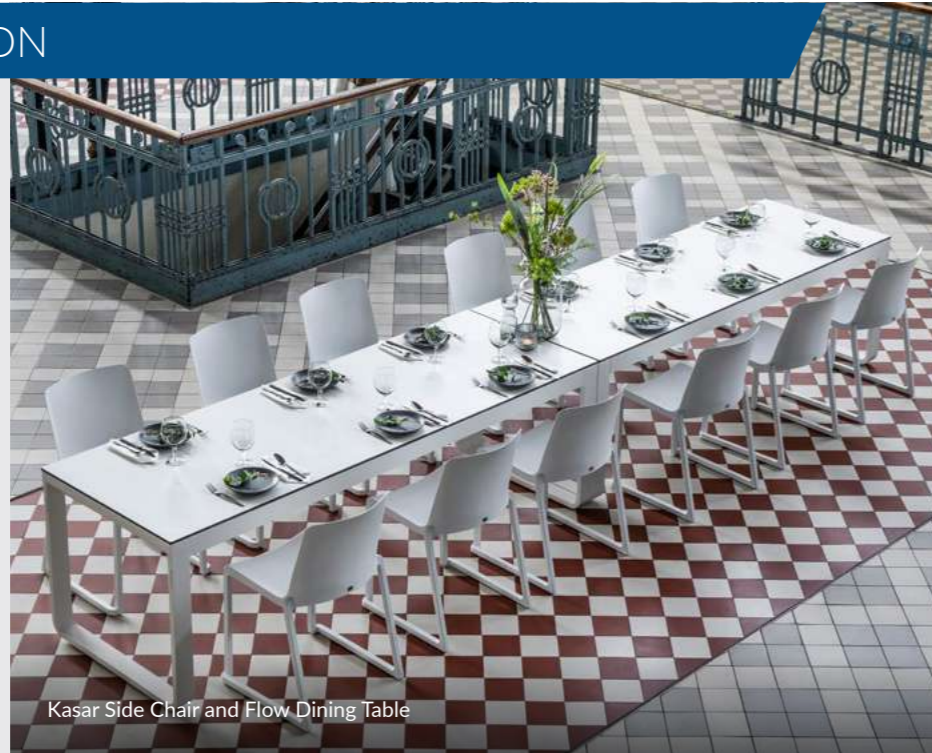

KASAR COLLECTION

FEATURES AND BENEFITS

- Crafted from fibreglass reinforced polypropylene
- Stackable up to 10 chairs or stools
- Transport and storage trolley available
- 100% recyclable
- Weather and UV-resistant
- Optional connector available
- For indoor and outdoor use

Kasar Side Chair and Flow Dining Table

KASAR SIDE CHAIR

PRODUCT DETAILS

HEIGHT	81cm	WIDTH	50cm
DEPTH	41cm	SEAT HEIGHT	48cm
WEIGHT	3.4kg