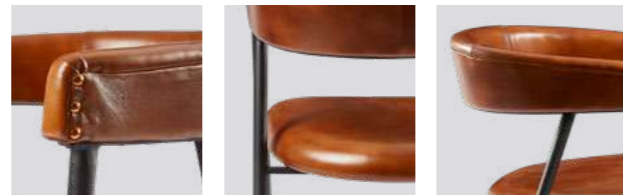

GENUINE LEATHER SEATING

Invest in furniture that appreciates. Our curated leather chairs and bar stools are finished to withstand the rigours of busy hospitality environments. Combining tactile comfort with unmatched longevity, genuine leather offers durable luxury.

MARIO ARMCHAIR ■