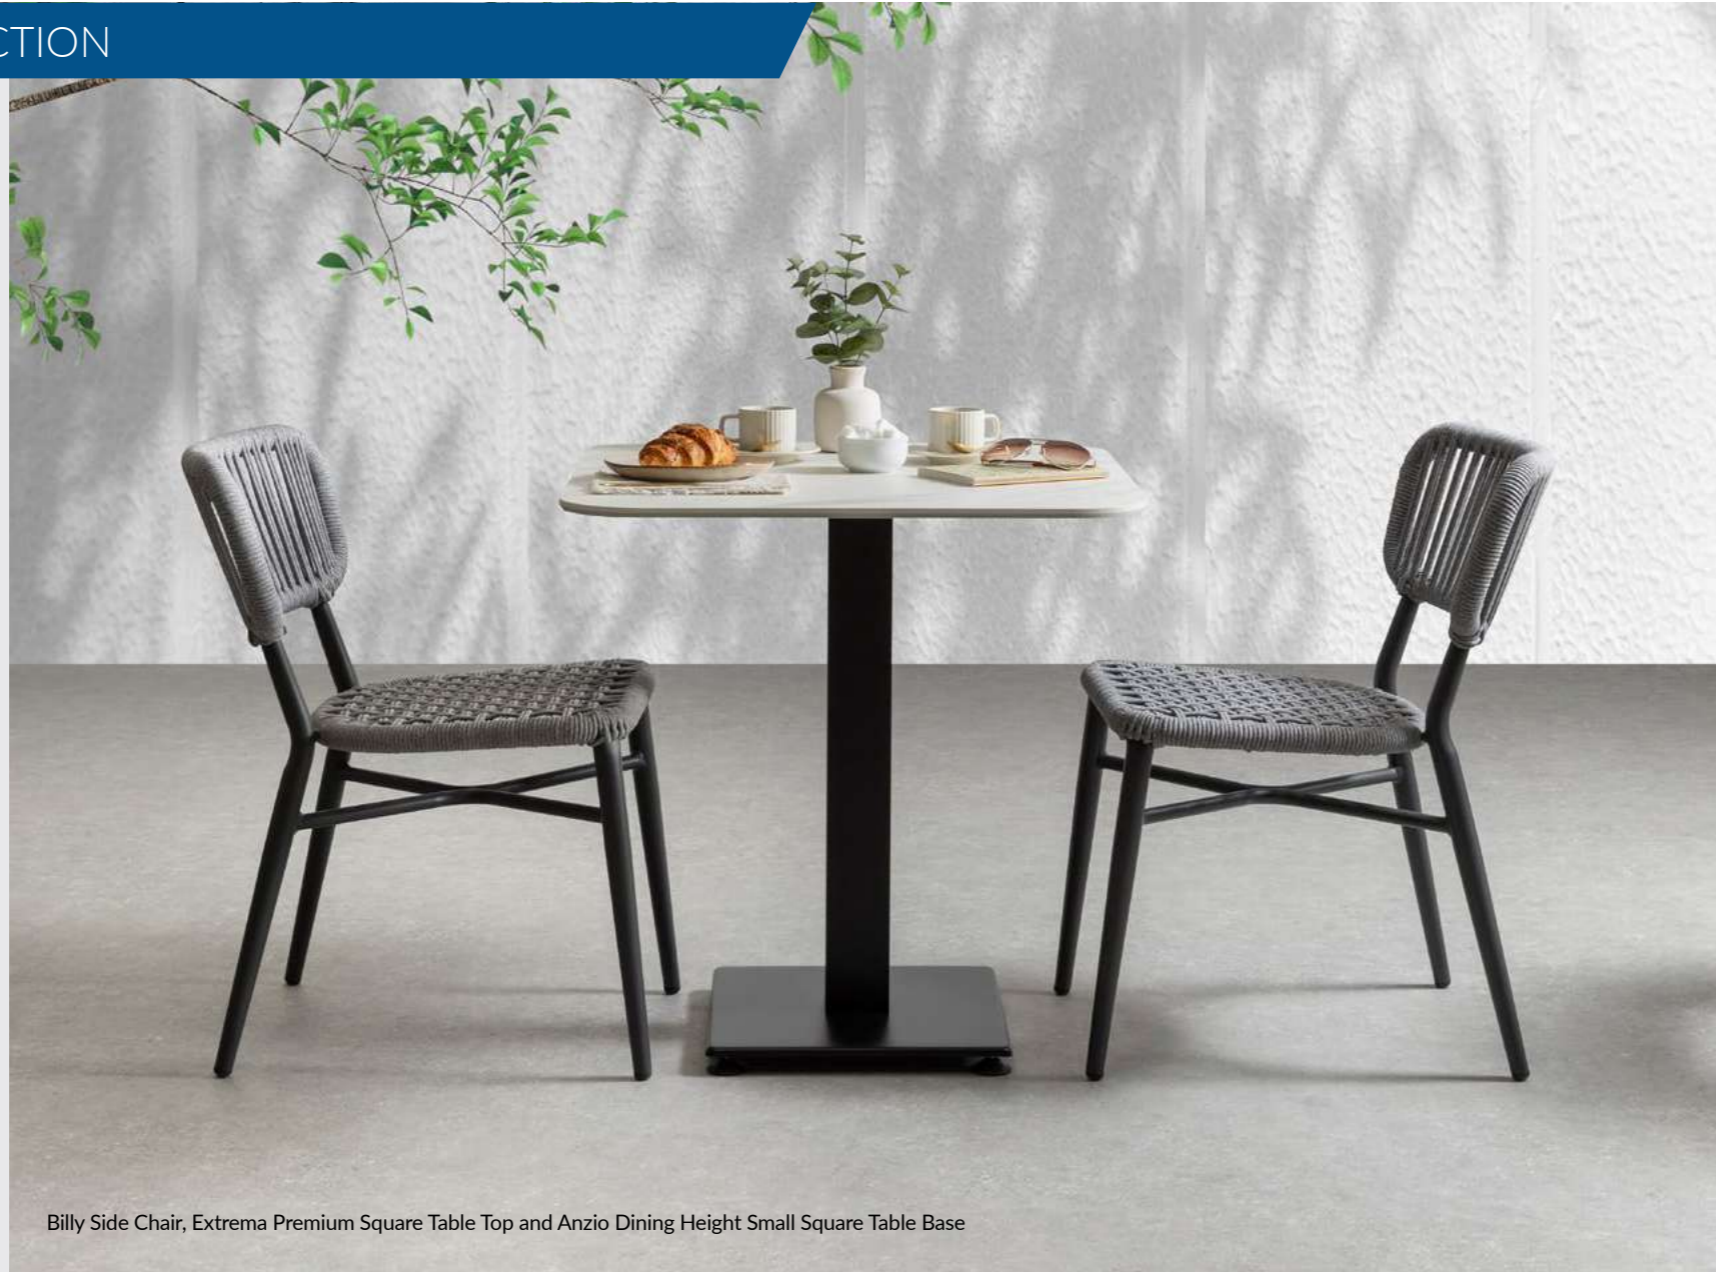

NEW BILLY COLLECTION

FEATURES AND BENEFITS

- Strong rust-proof, lightweight aluminium frame
- Smooth powder-coated finish
- High quality weather-resistant rope seat and back
- Shaped frame and supportive seat for optimum comfort
- Stackable up to 4 chairs
- Floor protectors fitted
- For outdoor and indoor use

COLOURS

NEW BILLY SIDE CHAIR

PRODUCT DETAILS

HEIGHT	77.5cm	WIDTH	49cm
DEPTH	60cm	SEAT HEIGHT	45.5cm
WEIGHT	3.4kg		

Billy Side Chair, Extrema Premium Square Table Top and Anzio Dining Height Small Square Table Base

NEW BILLY ARMCHAIR

PRODUCT DETAILS

HEIGHT	76cm	WIDTH	57cm
DEPTH	60.5cm	SEAT HEIGHT	46cm
WEIGHT	4.6kg