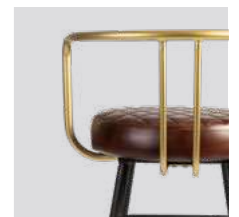

Opel Side Chair, Extrema Rectangular Table Top and Paris Rectangular Dining Height Table Base

MARIO ARMCHAIR ■

OPEL SIDE CHAIR ■

AULENTI COCKTAIL STOOLS ■

LOW BAR STOOL

BAR HEIGHT STOOL

SOLIDGRAIN TABLE TOPS