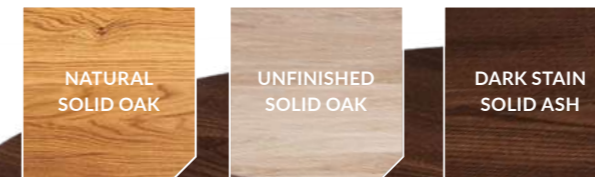

PRODUCT FEATURE

Offering both textured and smooth finishes gives customers more choice.

Choose from a versatile range of forms and finishes, from the bold character of rustic oak to the smooth sophistication of dark ash.

TEXTURED FINISH

SMOOTH FINISH

WHY CHOOSE SOLIDGRAIN?

High-quality solid wood:
Oak, Ash, and Pine

32mm thickness (25mm for Ash) for robust presence and strength

Anti-warping braces fitted as standard for long-term stability