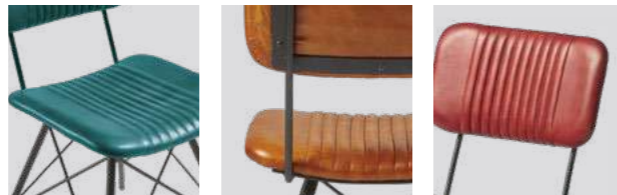

INDUSTRIAL STYLE SEATING

Move beyond the 'loft' aesthetic to industrially inspired seating that survives the shift. Our collection combines vintage character with strength and durability. Built to withstand the high impact demands of busy bars and bistros.

DUKE SIDE CHAIR ■ ■ ■ ■ ■