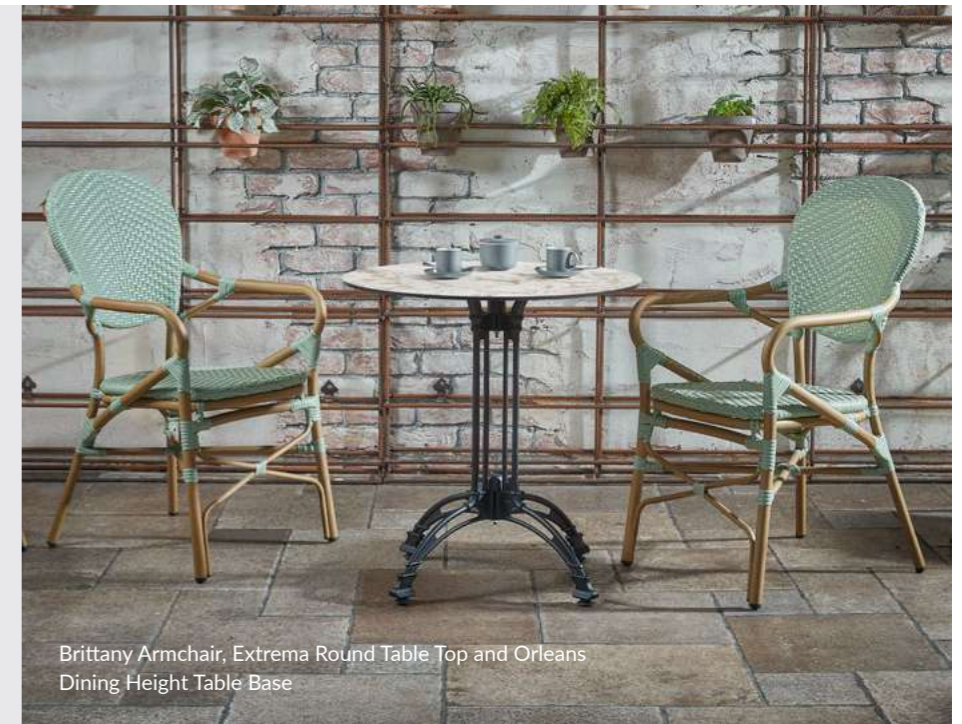

BRITTANY ARMCHAIR

PRODUCT DETAILS

HEIGHT	95cm	WIDTH	57cm
DEPTH	63cm	SEAT HEIGHT	45cm
WEIGHT	4.3kg		

Brittany Armchair, Extrema Round Table Top and Orleans Dining Height Table Base