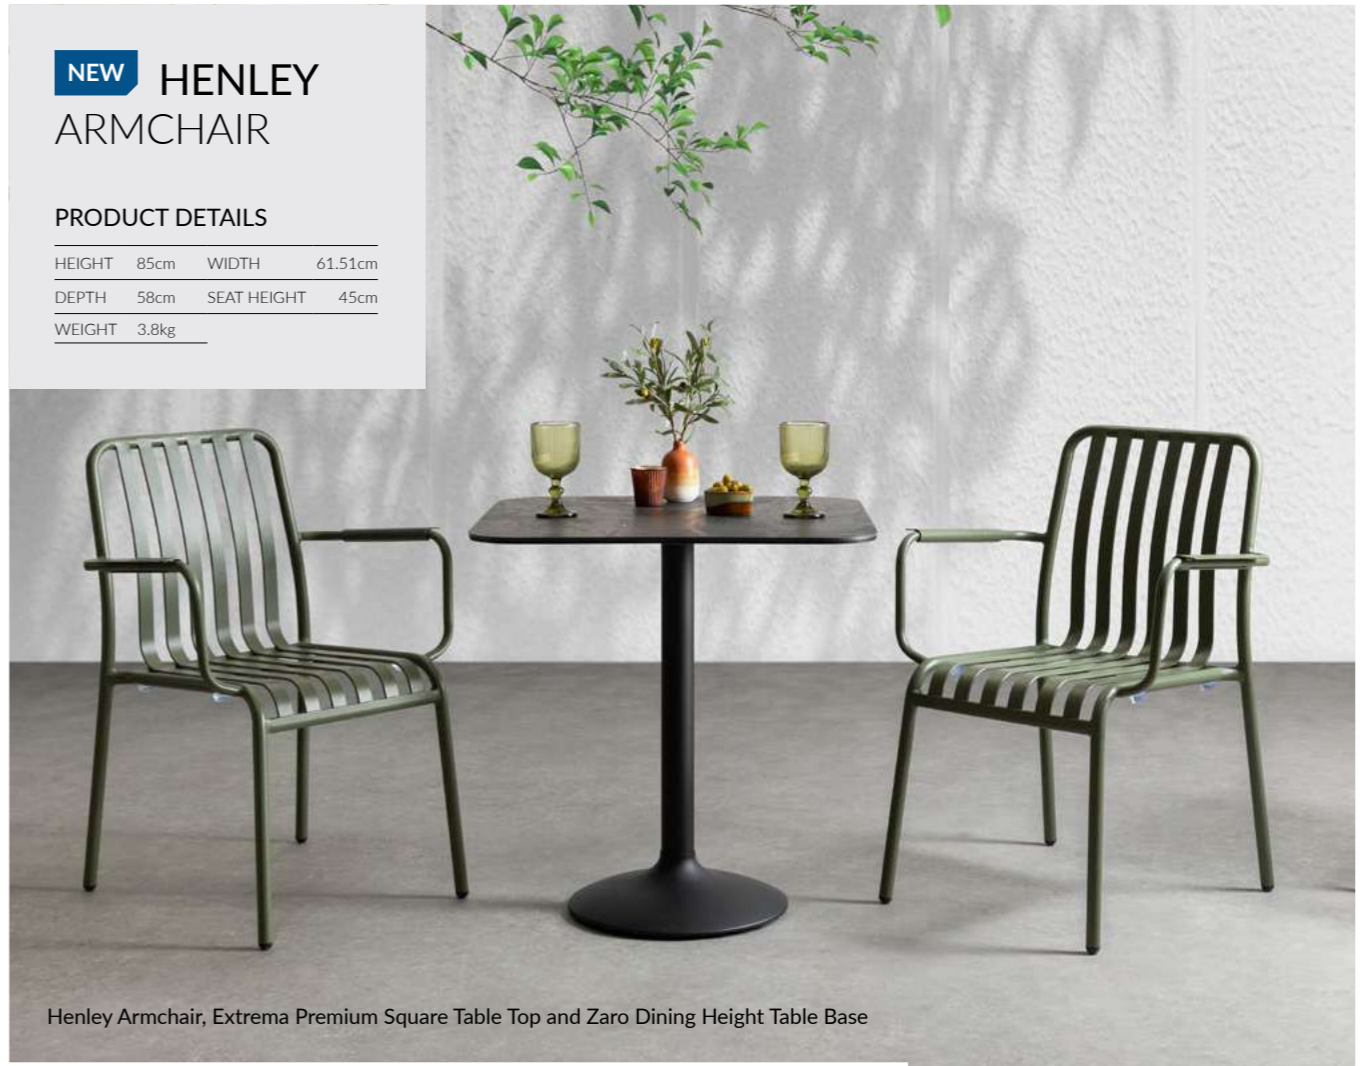

Henley Armchair, Extrema Premium Square Table Top and Zaro Dining Height Table Base

SIDE CHAIR AND ARMCHAIR AVAILABLE IN THREE COLOURS

OUTDOOR METAL FURNITURE

Elevate your outdoor areas with lightweight, design-led aluminium furniture in a palette of vintage colours. Built for constant use and unpredictable weather, our range ensures that you never have to choose between style and longevity.

Marlow Side Chair and Hardy Rectangular Dining Table

SPIN SIDE CHAIR

CUSHION AVAILABLE

DENVER COLLECTION

SIDE CHAIR

CUSHION AVAILABLE

ARMCHAIR

MID-HEIGHT STOOL