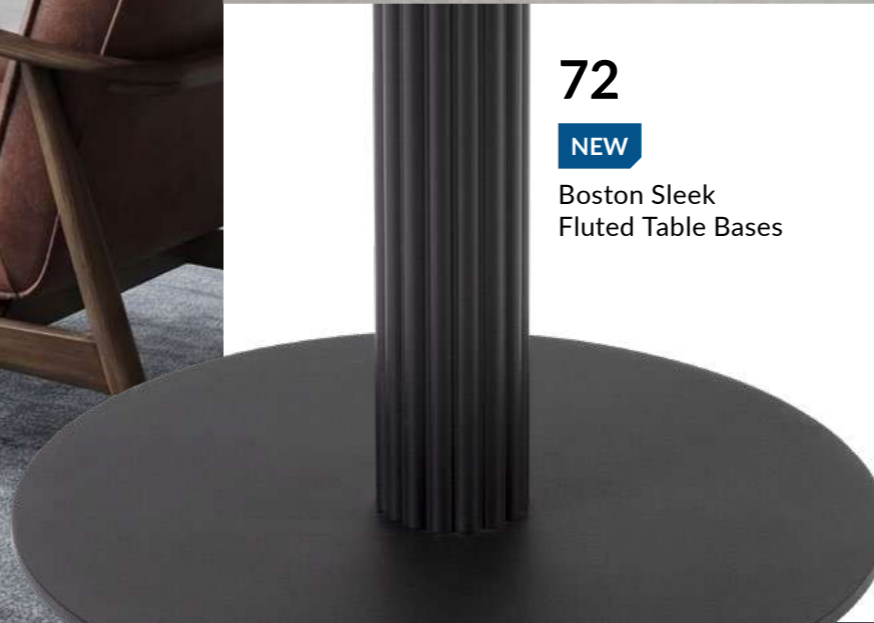

NEW 68
White Carrara Marble
Table Tops

NEW 73
Boston Sleek
Radius Edges
Table Bases

NEW 71
Boston Sleek Extra Large
Round Table Bases

108
Solid wood table tops
from sustainable sources

72
NEW
Boston Sleek
Fluted Table Bases