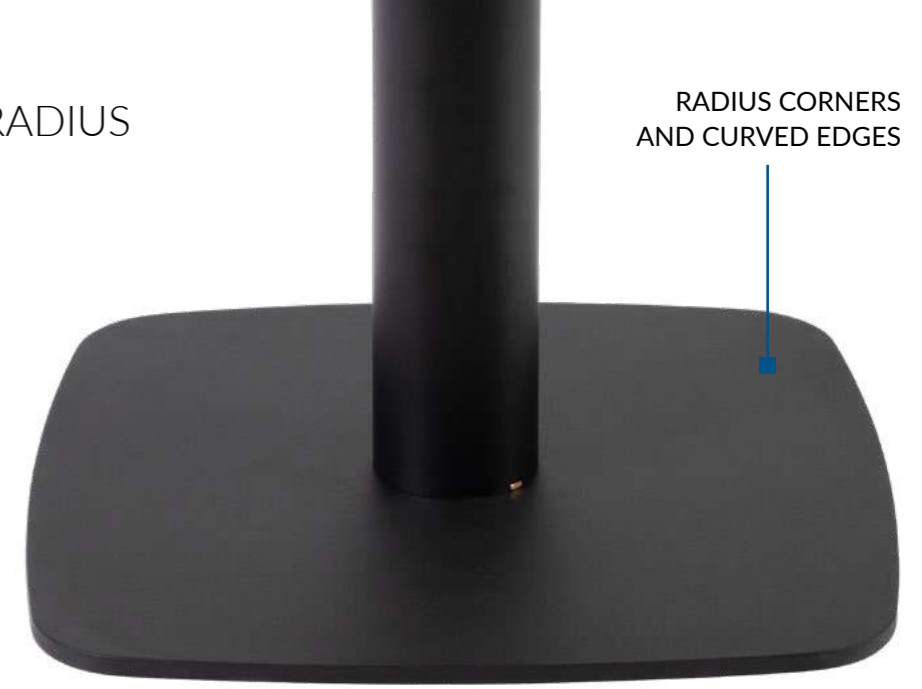

FEATURES AND BENEFITS

- Sleek contemporary design
- Stylish fluted aluminium column
- Black powder-coated steel base
- Sleek, modern design in round, square, radius and rectangular formats

COLOURS

STYLISH FLUTED
ALUMINIUM COLUMN

NEW BOSTON SLEEK RADIUS
EDGES TABLE BASES

FEATURES AND BENEFITS

- Modern high-end design
- Radius corners and curved edges
- Crafted from black powder-coated steel
- Available as square or rectangle base

COLOURS

RADIUS CORNERS
AND CURVED EDGES

Boston Sleek Fluted Large Square Dining Height Table Base, Genuine Carrara Marble Square Table Top and Wishbone Style Armchair

Boston Sleek Radius Edges Large Rectangular Dining Height Table Base, Extrema Premium Rectangular Table Top and Savanna Side Chair