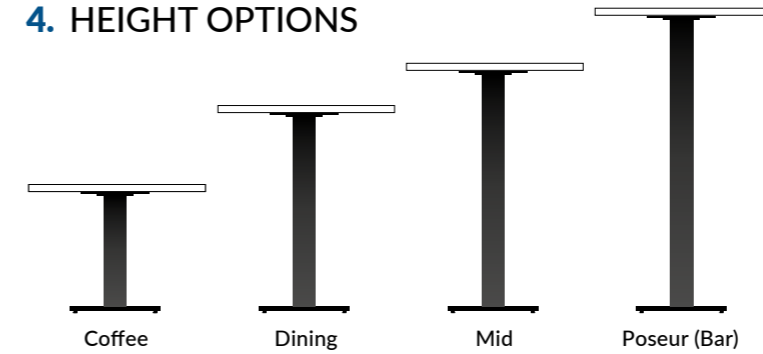

Boston Sleek Poseur Height Large Round Table Base, Omega Round Table Top and Brooklyn Bar Stool

1. COLUMN OPTIONS

Round - Black Round - Black and Gold Round - Fluted

Square - Black Square - Black and Gold

2. BASE OPTIONS

Round Square Rectangle

Square with Radius Edges Rectangle with Radius Edges

3. SIZE OPTIONS

4. HEIGHT OPTIONS

TYPE	HEIGHT	TYPICAL USE
Coffee	43cm	Casual lounge tables
Dining	72cm	Standard dining tables
Mid	88cm	Counter height tables with mid-height stools
Poseur (Bar)	108cm	High tables for standing or with bar-height stools