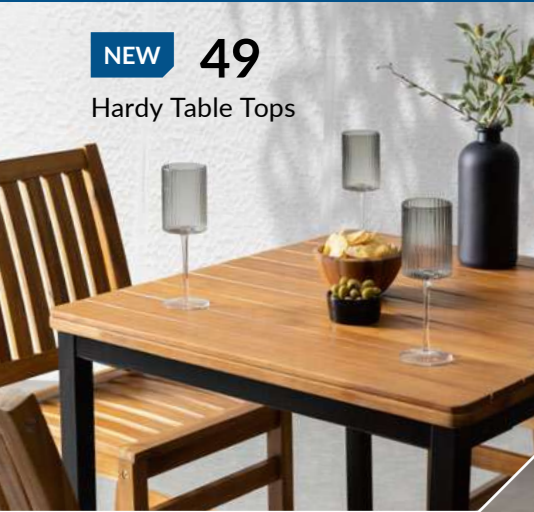

OUTDOOR FURNITURE

Expand your outdoor offering with furniture designed for maximum operational ease. Our range focuses on the features that you're actually looking for: UV-stable materials, low-maintenance, easy storage, and lightweight frames for quick floor-plan reconfigurations.

NEW 49

Hardy Table Tops