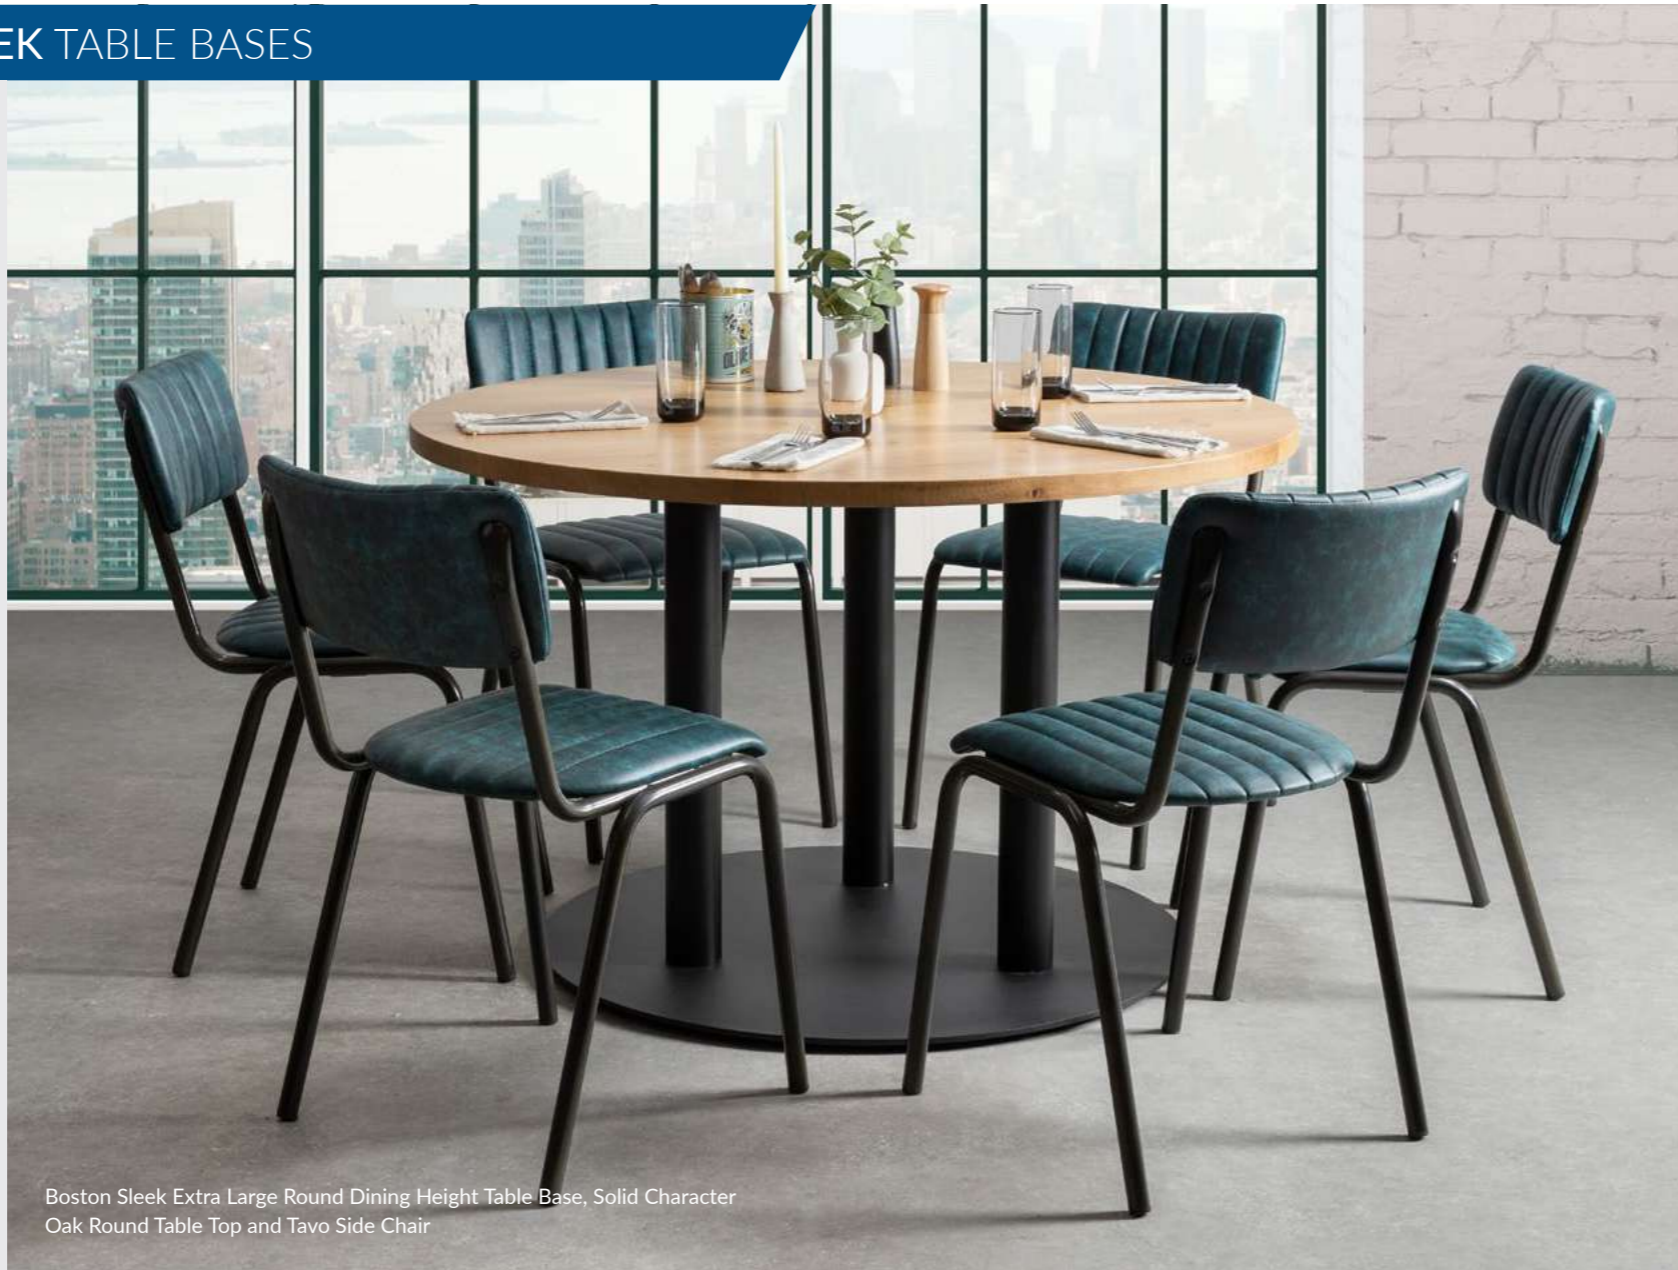

NEW BOSTON SLEEK TABLE BASES

FEATURES AND BENEFITS

- Crafted from black powder-coated steel and aluminium
- Sleek, modern design in round, square, radius and rectangular formats
- Extremely strong, durable and low maintenance
- Available with black, black and gold, or fluted columns
- Heavy base plate and adjustable feet for stability
- Available in coffee, dining, mid, or bar height
- For indoor use

COLOURS

ALL BOSTON SLEEK BASE ELEMENTS ARE INTERCHANGEABLE.

SEE PAGE 74 FOR OUR BOSTON SLEEK BASE CONFIGURATION GUIDE.

Boston Sleek Extra Large Round Dining Height Table Base, Solid Character Oak Round Table Top and Tavo Side Chair

NEW BOSTON SLEEK EXTRA LARGE ROUND TABLE BASES

FEATURES AND BENEFITS

- Three columns on an extra large base
- Crafted from black powder-coated steel
- Holds table tops up to 150cm square or 180cm round
- Available with black, black and gold, or fluted columns