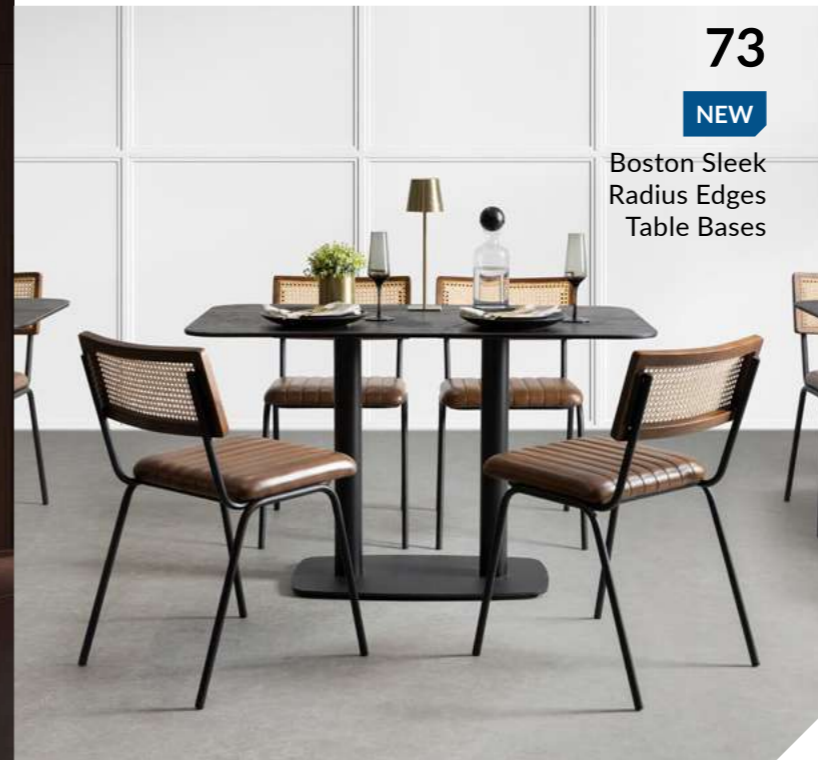

72
NEW
Boston Sleek
Fluted Table Bases

NEW 73
Boston Sleek
Radius Edges
Table Bases