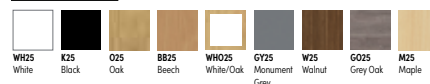

WOOD TOP FINISHES

FRAME FINISHES