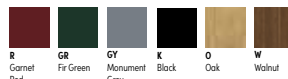

Forma Credenza

NEW

Features:

- Combination of cupboard storage and spacious internal drawers
- Dimensions: W:1800 x D:402 x H:745mm

CODE	CONFIGURATION	PRICE EACH
RFORCR*2DO2DR**	2 Doors / 2 Drawers	£489.00
RFORCR*3DO**	3 Doors	£489.00
RFORCR*2DOSH**	2 Doors / 1 Shelf	£469.00

Please add wood finishes when ordering eg. RFORCR*2DO2DR** with Oak Carcass and Garnet Red Doors = RFORCRO252DO2DRR

CARCASS*

DOORS/DRAWERS**

FROM ONLY
£469.00

Forma Storage Units

NEW

FROM ONLY
£515.00

Features:

- Wall fixing kit supplied
- Dimensions: W:1200 x D:438 x H:1930mm

CODE	CONFIGURATION	PRICE EACH
RFORST*6DO**	6 Doors	£515.00

Please add wood finishes when ordering eg. RFORST*6DO** with Oak Carcass and Garnet Red Doors = RFORSTO256DOR

CARCASS*

DOORS**