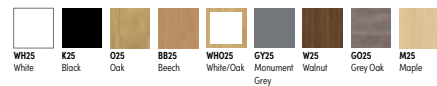

Control panel with memory functionality

Height Range

71.5-116CM

WHITE FRAME	BLACK FRAME	SILVER FRAME	WIDTH	DEPTH	PRICE EACH	PRICE 3+
R750WH106	R750K106	R750S106	985mm	600mm	£169.00	£153.00
R750WH108	R750K108	R750S108	985mm	800mm	£184.00	£169.00
R750WH126	R750K126	R750S126	1185mm	600mm	£197.00	£186.00
R750WH128	R750K128	R750S128	1185mm	800mm	£200.00	£191.00
R750WH146	R750K146	R750S146	1385mm	600mm	£206.00	£195.00
R750WH148	R750K148	R750S148	1385mm	800mm	£209.00	£200.00
R750WH166	R750K166	R750S166	1585mm	600mm	£228.00	£205.00
R750WH168	R750K168	R750S168	1585mm	800mm	£231.00	£209.00

Please add wood finish when ordering eg. R750WH106 with Oak wood finish = R750WH106O25

WOOD FINISHES

FRAME FINISHES

FROM ONLY
£132.00

R750 Frame Only

WHITE FRAME	BLACK FRAME	SILVER FRAME	MAX DESKTOP SIZE	PRICE EACH	PRICE 3+
R750WH	R750K	R750S	1585mm x 800mm	£138.00	£132.00