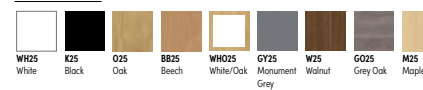

Please add wood finish when ordering eg. RALSS128 with Oak wood finish = RALSS128O25

WOOD FINISHES

FRAME FINISHES

Align Bench 2-Person Desks

FROM ONLY
£289.00

- Desk Depth: 1600mm

SILVER FRAME	WHITE FRAME	BLACK FRAME	WIDTH	PRICE EACH
RALBS1216	RALBWH1216	RALBK1216	1185mm	£289.00
RALBS1416	RALBWH1416	RALBK1416	1385mm	£332.00
RALBS1616	RALBWH1616	RALBK1616	1585mm	£363.00

Please add wood finish when ordering eg. RALBS1216 with Oak wood finish = RALBS1216O25

WOOD FINISHES

FRAME FINISHES

Align Bench 4-Person Desks

FROM ONLY
£549.00

- Desk Depth: 1600mm

SILVER FRAME	WHITE FRAME	BLACK FRAME	WIDTH	PRICE EACH
RALBS2416	RALBWH2416	RALBK2416	2370mm	£549.00
RALBS2816	RALBWH2816	RALBK2816	2770mm	£627.00
RALBS3216	RALBWH3216	RALBK3216	3170mm	£691.00

Please add wood finish when ordering eg. RALBS2416 with Oak wood finish = RALBS2416O25

WOOD FINISHES

FRAME FINISHES

Align Bench 6-Person Desks

FROM ONLY
£829.00

- Desk Depth: 1600mm

SILVER FRAME	WHITE FRAME	BLACK FRAME	WIDTH	PRICE EACH
RALBS3616	RALBWH3616	RALBK3616	3555mm	£829.00
RALBS4216	RALBWH4216	RALBK4216	4155mm	£899.00
RALBS4816	RALBWH4816	RALBK4816	4755mm	£999.00