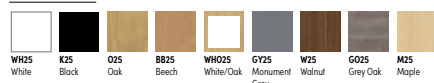

WOOD FINISHES