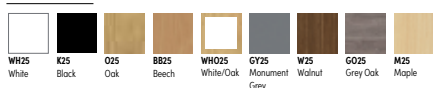

Please add wood finish when ordering eg. RALBS1216 with Oak wood finish = RALBS1216O25

WOOD FINISHES

FRAME FINISHES

Align Bench 4-Person Desks

FROM ONLY
£549.00

- Desk Depth: 1600mm

SILVER FRAME	WHITE FRAME	BLACK FRAME	WIDTH	PRICE EACH
RALBS2416	RALBWH2416	RALBK2416	2370mm	£549.00
RALBS2816	RALBWH2816	RALBK2816	2770mm	£627.00
RALBS3216	RALBWH3216	RALBK3216	3170mm	£691.00

Please add wood finish when ordering eg. RALBS2416 with Oak wood finish = RALBS2416O25

WOOD FINISHES

FRAME FINISHES

Align Bench 6-Person Desks

FROM ONLY
£829.00

- Desk Depth: 1600mm

SILVER FRAME	WHITE FRAME	BLACK FRAME	WIDTH	PRICE EACH
RALBS3616	RALBWH3616	RALBK3616	3555mm	£829.00
RALBS4216	RALBWH4216	RALBK4216	4155mm	£899.00
RALBS4816	RALBWH4816	RALBK4816	4755mm	£999.00

Please add wood finish when ordering eg. RALBS3616 with Oak wood finish = RALBS3616O25

WOOD FINISHES

FRAME FINISHES

Cable Basket (for Align Desks)

FROM ONLY
£30.00

CODE	DESCRIPTION	PRICE EACH
RALCBDBL850K	Double Cable Basket 850mm wide - Black	£43.00
RALCBSGL850K	Single Cable Basket 850mm wide - Black	£30.00