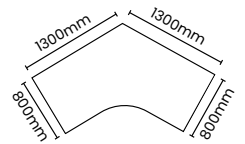

Height Range

FROM ONLY
£579.00

R803 Frame Only

SILVER FRAME	WHITE FRAME	BLACK FRAME	PRICE EACH	PRICE 3+
R803S	R803WH	R803K	£597.00	£579.00

WHITE FRAME	BLACK FRAME	SILVER FRAME	PRICE EACH	PRICE 3+
R806WH1212	R806K1212	R806S1212	£599.00	£579.00