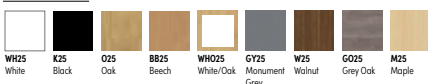

FRAME FINISHES

WHITE FRAME	BLACK FRAME	SILVER FRAME	WIDTH	DEPTH	PRICE EACH	PRICE 3+
R810WH126	R810K126	R810S126	1185mm	600mm	£243.00	£228.00
R810WH128	R810K128	R810S128	1185mm	800mm	£246.00	£231.00
R810WH146	R810K146	R810S146	1385mm	600mm	£253.00	£237.00
R810WH148	R810K148	R810S148	1385mm	800mm	£256.00	£240.00
R810WH166	R810K166	R810S166	1585mm	600mm	£274.00	£259.00
R810WH168	R810K168	R810S168	1585mm	800mm	£277.00	£262.00
R810WH188	R810K188	R810S188	1785mm	800mm	£293.00	£277.00

Please add wood finish when ordering eg. R810WH126 with Oak wood finish = R810WH126O25

WHITE FRAME	BLACK FRAME	SILVER FRAME	MAX DESKTOP SIZE	PRICE EACH	PRICE 3+
R810WH	R810K	R810S	1785mm x 800mm	£184.00	£175.00