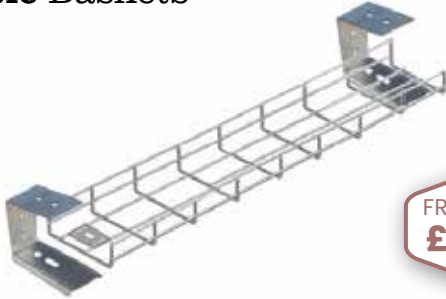

Cable Baskets

FROM ONLY
£24.00

Features:

- Simple and Easy to fit to the under side of any desk or table
- Complete with 2 x Nut & Bolt
- Width available: 800mm, 1000mm & 1200mm

CODE	DESCRIPTION	PRICE EACH	PRICE 5+
RWBCT80	Cable Basket to fit 100cm - 120cm desk	£25.00	£24.00
RWBCT100	Cable Basket to fit 120cm - 140cm desk	£28.00	£27.00
RWBCT120	Cable Basket to fit 140cm - 180cm desk	£31.00	£30.00