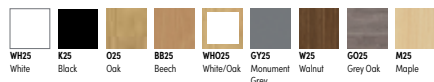

WOOD TOP FINISHES