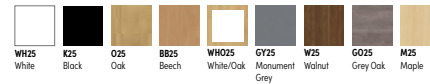

WOOD TOP FINISHES