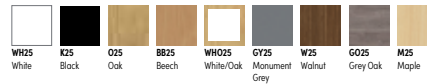

WOOD FINISHES