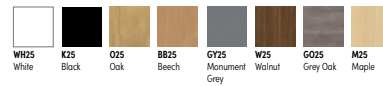

Please add wood finish when ordering eg. RALBS3616 with Oak wood finish = RALBS3616O25

WOOD FINISHES

FRAME FINISHES

Cable Basket (for Align Desks)

FROM ONLY
£30.00

CODE	DESCRIPTION	PRICE EACH
RALCBDBL850K	Double Cable Basket 850mm wide - Black	£43.00
RALCBSGL850K	Single Cable Basket 850mm wide - Black	£30.00

BLOC Desking

NEW

FROM ONLY
£129.00

Features:

- Panel end desk with modesty panel
- 800mm deep x 725mm high
- Manufactured in the UK
- 25mm thick top
- Adjustable feet

CODE	DIMENSIONS	PRICE EACH
BLOCPD108	985 x 800 x 725mm	£129.00
BLOCPD128	1185 x 800 x 725mm	£139.00
BLOCPD148	1385 x 800 x 725mm	£149.00
BLOCPD168	1585 x 800 x 725mm	£155.00
BLOCPD188	1785 x 800 x 725mm	£169.00

Please add wood finish when ordering eg. BLOCPD108 with Oak wood finish = BLOCPD108O25

WOOD FINISHES

BLOC Radial Desking

NEW

FROM ONLY
£149.00

Features:

- Radial desk with modesty panel
- Manufactured in the UK
- 25mm thick top
- Adjustable feet