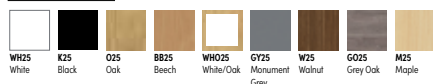

WOOD TOP FINISHES

STANDARD PEDESTAL 2 COLOUR FINISHES

NARROW PEDESTAL 3 COLOUR FINISHES