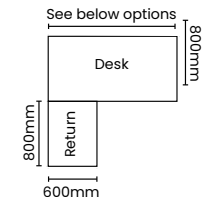

Triple Motor System

Control panel with memory functionality

Height Range

FROM ONLY
£579.00

R803 Frame Only

SILVER FRAME	WHITE FRAME	BLACK FRAME	PRICE EACH	PRICE 3+
R803S	R803WH	R803K	£597.00	£579.00

WHITE FRAME	BLACK FRAME	SILVER FRAME	DESK SIZE	RETURN SIZE	PRICE EACH
R803RWH168*86**	R803RK168*86**	R803RS168*86**	1585mm	800x600mm	£679.00
R803RWH188*86**	R803RK188*86**	R803RS188*86**	1785mm	800x600mm	£696.00