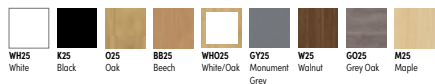

WOOD FINISHES

FRAME FINISHES