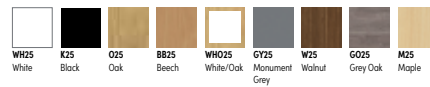

WOOD FINISHES