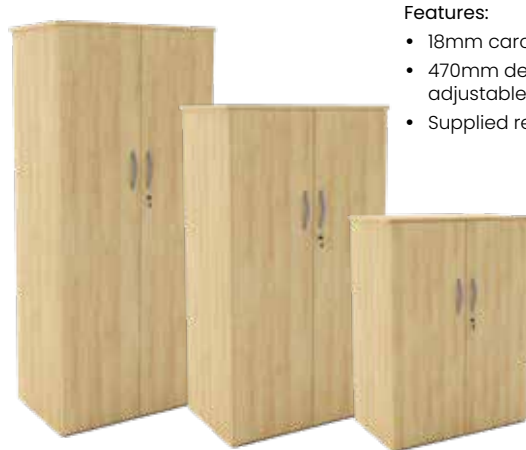

Please add wood finish when ordering eg. BUD3 with Oak wood finish = BUD3O

Buddy Four Desk High Pedestal

Features:

- Three drawer desk high pedestal
- Two drawer + 1 lockable filing drawer
- Height: 720mm

CODE	WIDTH	DEPTH	PRICE EACH	PRICE 3+
BUD460	386mm	600mm	£179.00	£177.00
BUD480	386mm	800mm	£189.00	£179.00

Please add wood finish when ordering eg. BUD4 with Oak wood finish = BUD4O

Booki Open Storage

Features:

- 18mm carcass and solid back
- 470mm deep supplied with adjustable shelves
- Supplied ready to assemble

FROM ONLY
£122.00

CODE	HEIGHT	WIDTH	DEPTH	SHELVES INCLUDED	PRICE EACH	PRICE 3+
BOK72	720mm	800mm	470mm	1	£132.00	£122.00
BOK109	1090mm	800mm	470mm	2	£147.00	£138.00
BOK144	1440mm	800mm	470mm	3	£174.00	£166.00
BOK179	1790mm	800mm	470mm	4	£194.00	£186.00

Please add wood finish when ordering eg. BOK72 with Oak wood finish = BOK72O

WOOD FINISHES

Cubbi Closed Storage

Features:

- 18mm carcass and solid back
- 470mm deep supplied with adjustable shelves
- Supplied ready to assemble