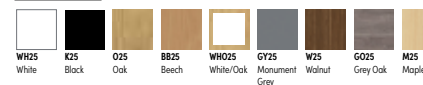

WOOD FINISHES