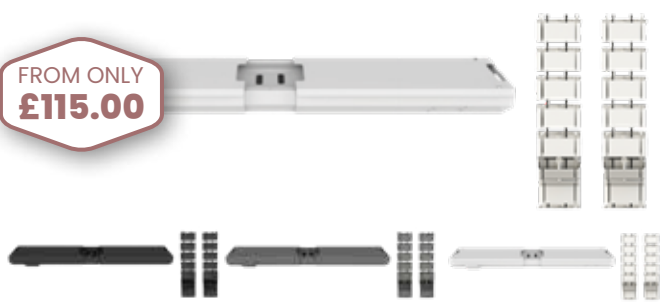

Cable Management for R802X

FROM ONLY **£115.00**

1. Features:
2. Available in 3 colour options
   - Perfect accompaniment for use with the dual R802X sit-stand desk
   - A very sleek look tucking away unsightly cables

CODE	DESCRIPTION	PRICE EACH	PRICE 3+
CMSR802XWH	Cable Management frame - white	£122.00	£115.00
CMSR802XS	Cable Management frame - silver	£122.00	£115.00
CMSR802XK	Cable Management frame - black	£122.00	£115.00