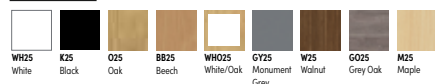

Triple Motor System

Control panel with memory functionality

Height Range

FROM ONLY
£579.00

R803 Frame Only

SILVER FRAME	WHITE FRAME	BLACK FRAME	PRICE EACH	PRICE 3+
R803S	R803WH	R803K	£597.00	£579.00

WHITE FRAME	BLACK FRAME	SILVER FRAME	DESK SIZE	RETURN SIZE	PRICE EACH
R803RWH168*86**	R803RK168*86**	R803RS168*86**	1585mm	800x600mm	£679.00
R803RWH188*86**	R803RK188*86**	R803RS188*86**	1785mm	800x600mm	£696.00

Please add wood/return when ordering eg. R803RWH168*86** with Oak wood finish and white return = R803RWH168O2586WH

WOOD FINISHES

FRAME FINISHES

Standard Desk Screens - Standard Desking

Features:

- Frameless design with curved corners adds a contemporary touch
- Made-to-order fabric options provide flexibility in colour selection
- Brackets included for straightforward installation
- Leadtime 7-10 working days