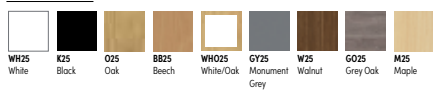

Please add wood finish when ordering eg. RALSS128 with Oak wood finish = RALSS128O25

WOOD FINISHES

FRAME FINISHES

Align Bench 2-Person Desks

FROM ONLY
£289.00

- Desk Depth: 1600mm

SILVER FRAME	WHITE FRAME	BLACK FRAME	WIDTH	PRICE EACH
RALBS1216	RALBWH1216	RALBK1216	1185mm	£289.00
RALBS1416	RALBWH1416	RALBK1416	1385mm	£332.00
RALBS1616	RALBWH1616	RALBK1616	1585mm	£363.00

Please add wood finish when ordering eg. RALBS1216 with Oak wood finish = RALBS1216O25

WOOD FINISHES

FRAME FINISHES

Align Bench 4-Person Desks

FROM ONLY
£549.00

- Desk Depth: 1600mm

SILVER FRAME	WHITE FRAME	BLACK FRAME	WIDTH	PRICE EACH
RALBS2416	RALBWH2416	RALBK2416	2370mm	£549.00
RALBS2816	RALBWH2816	RALBK2816	2770mm	£627.00
RALBS3216	RALBWH3216	RALBK3216	3170mm	£691.00