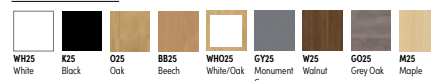

WOOD TOP FINISHES