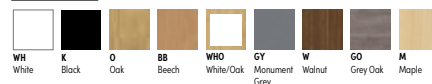

Features:

- 18mm carcass and solid back
- 470mm deep supplied with adjustable shelves
- Supplied ready to assemble

FROM ONLY
£169.00

CODE	HEIGHT	WIDTH	DEPTH	SHELVES INCLUDED	PRICE EACH	PRICE 3+
CUB72	720mm	800mm	470mm	1	£178.00	£169.00
CUB109	1090mm	800mm	470mm	2	£194.00	£184.00
CUB144	1440mm	800mm	470mm	3	£225.00	£215.00
CUB179	1790mm	800mm	470mm	4	£287.00	£277.00

Please add wood finish when ordering eg. CUB72 with Oak wood finish = CUB72O

WOOD FINISHES