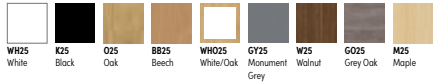

WOOD TOP FINISHES**