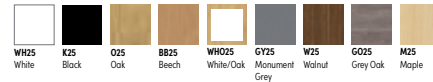

WOOD TOPPER FINISHES

METAL FINISHES