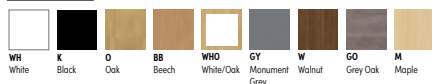

Shown with oak wood topper (RSTTUO25)

Features:

- 18mm carcass and solid back
- 470mm deep supplied with adjustable shelves
- Supplied ready to assemble

FROM ONLY
£122.00

CODE	HEIGHT	WIDTH	DEPTH	SHELVES INCLUDED	PRICE EACH	PRICE 3+
BOK72	720mm	800mm	470mm	1	£132.00	£122.00
BOK109	1090mm	800mm	470mm	2	£147.00	£138.00
BOK144	1440mm	800mm	470mm	3	£174.00	£166.00
BOK179	1790mm	800mm	470mm	4	£194.00	£186.00

Please add wood finish when ordering eg. BOK72 with Oak wood finish = BOK72O

WOOD FINISHES