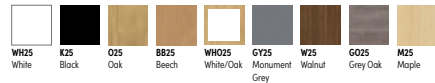

WOOD FINISHES

FRAME FINISHES