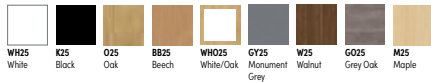

WOOD TOP FINISHES