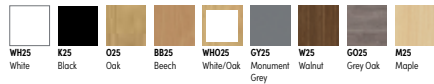

Please add wood finish when ordering eg. ROMTRDSS80D with Oak wood finish = ROMTRDSS80DO25

WOOD FINISHES

FRAME FINISHES

FROM ONLY
£188.00

FROM ONLY
£186.00

For Gemico Chairs see page 22

Roma Poseur Tables

• Poseur table height: 1090mm