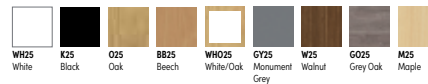

Modesty Panel

FROM ONLY
£66.00

Features:

- 18mm MFC
- Brackets to match leg frame finish available in white, silver and black
- Available in 9 wood finishes

CODE	DESCRIPTION	WIDTH	HEIGHT	PRICE EACH	PRICE 3+
MP985MP	Modesty panel to fit 985mm	985mm	450mm	£69.00	£66.00
MP1185MP	Modesty panel to fit 1185mm	1185mm	450mm	£75.00	£72.00
MP1385MP	Modesty panel to fit 1385mm	1385mm	450mm	£79.00	£77.00
MP1585MP	Modesty panel to fit 1585mm	1585mm	450mm	£83.00	£80.00
MP1785MP	Modesty panel to fit 1785mm	1785mm	450mm	£89.00	£87.00

Please add wood finish when ordering eg. MP985MP with Oak wood finish = MP985MPO25

WOOD FINISHES

Coreboard Plus

FROM ONLY
£24.00

Features:

- Designed to reduce fatigue and increase productivity
- Burns calories whilst working
- Improves balance and promotes natural posture