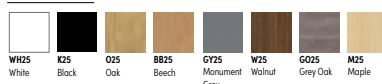

WOOD FINISHES