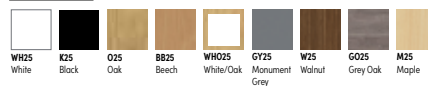

Please add wood finish when ordering eg. R752XWH128 with Oak wood finish = R752XWH128O25

WOOD FINISHES

FRAME FINISHES

R752X Frame Only

- Cable management and screen brackets included

WHITE FRAME	BLACK FRAME	MAX DESKTOP SIZE	PRICE EACH	PRICE 3+
R752XWH	R752XK	1985x800mm	£463.00	£448.00