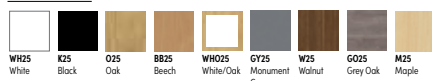

WOOD FINISHES