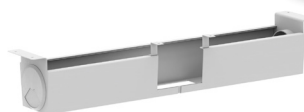

1. ADD FABRIC COLOUR TO CODE

2. ADD FRAME COLOUR TO CODE

*Air screens also compatible with the Impulse range

CABLE TRAYS

From Only
£40
each

3 COLOUR OPTIONS

Black White Silver

SILVER CABLE BASKET CODE	COLOUR	WIDTH (MM)	PRICE
DD-ICB800SLV	SILVER	800	£54
DD-ICB10SILV	SILVER	1000	£57
DD-ICB12SLV	SILVER	1200	£60
DD-ICB14SLV	SILVER	1400	£64
DD-ICB16SLV	SILVER	1600	£65