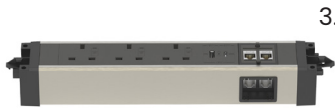

3 COLOUR OPTIONS W B S

NEW!

1.
DD-IPWRPMDKTP3BLK
Desktop Power Unit
3x Socket

2.
DD-IPWRPMCPIWHT
Black Round 80mm
Power Unit

3.
DD-IPWRPU3SLVBLK
Power Unit
3x Socket

4.
DD-IPWRPCP2MBLK
Mains Power Cable

DD-IPWRCC1MBLK
Connecting Chain Power Cable