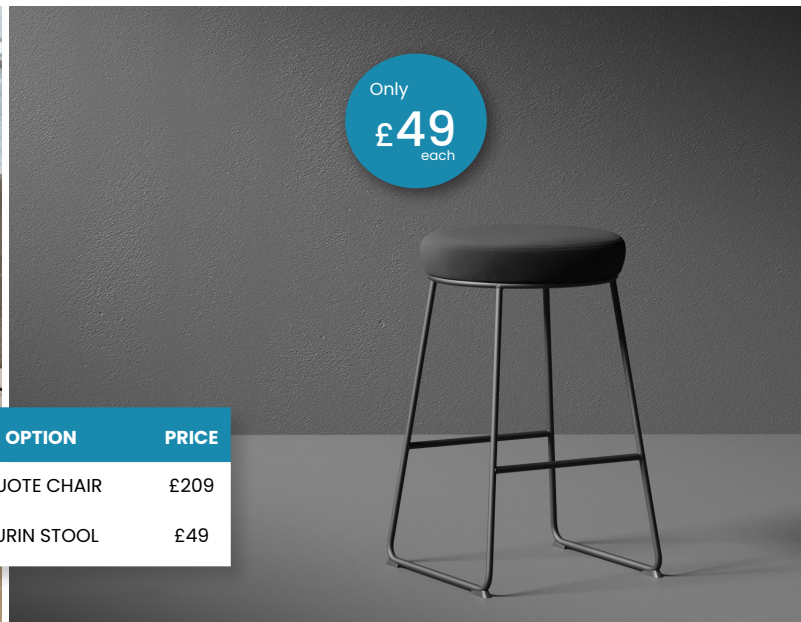

+ BLK, WHT OR GRY

Example CODE: DD-QMPSGRY = Multi Purpose Shelf in Grey Finish.

CAFÉ & BISTRO

QUOTE

CODE	OPTION	PRICE
DD-QURC01	QUOTE CHAIR	£209
DD-TN01BLK	TURIN STOOL	£49

TURIN STOOL

BISTRO STOOLS

CODE	OPTION	PRICE
DD-STW01BLK	STOWE INKY BLACK	£127
DD-STW01BRN	STOWE PECAN BROWN	£127
DD-HEP01CHAR	HEPSCOTT CHARCOAL	£132
DD-HEP01BLUE	HEPSCOTT DENIM BLUE	£132
DD-CHF01BLK	CHARFORD INKY BLACK	£110
DD-CHF01BRN	CHARFORD PECAN BROWN	£110
DD-MRL01GRN	MARLOW FOREST GREEN	£137
DD-MRL01GRY	MARLOW PEWTER GREY	£137
DD-BRY01OATM	BRAYFORD OATMEAL	£127
DD-BRY01BLUE	BRAYFORD OCEAN BLUE	£127