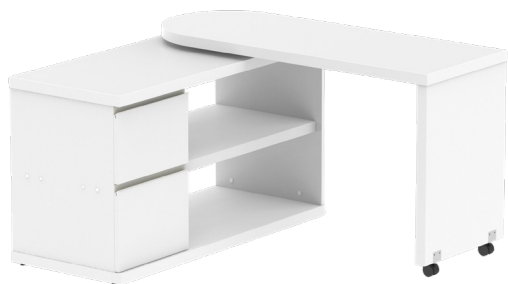

CONTEMPORARY DESKING

FLEUR SMART STORAGE DESK

WHITE

Only
£249
each

LAST
CHANCE!

CODE (ADD FINISH)	WIDTH (MM)	DEPTH (MM)	HEIGHT (MM)	PRICE
DD-FLEURWHT	1300	500	750	£249

Featuring 360 desk top rotation

CHESTER BOUTIQUE DESK